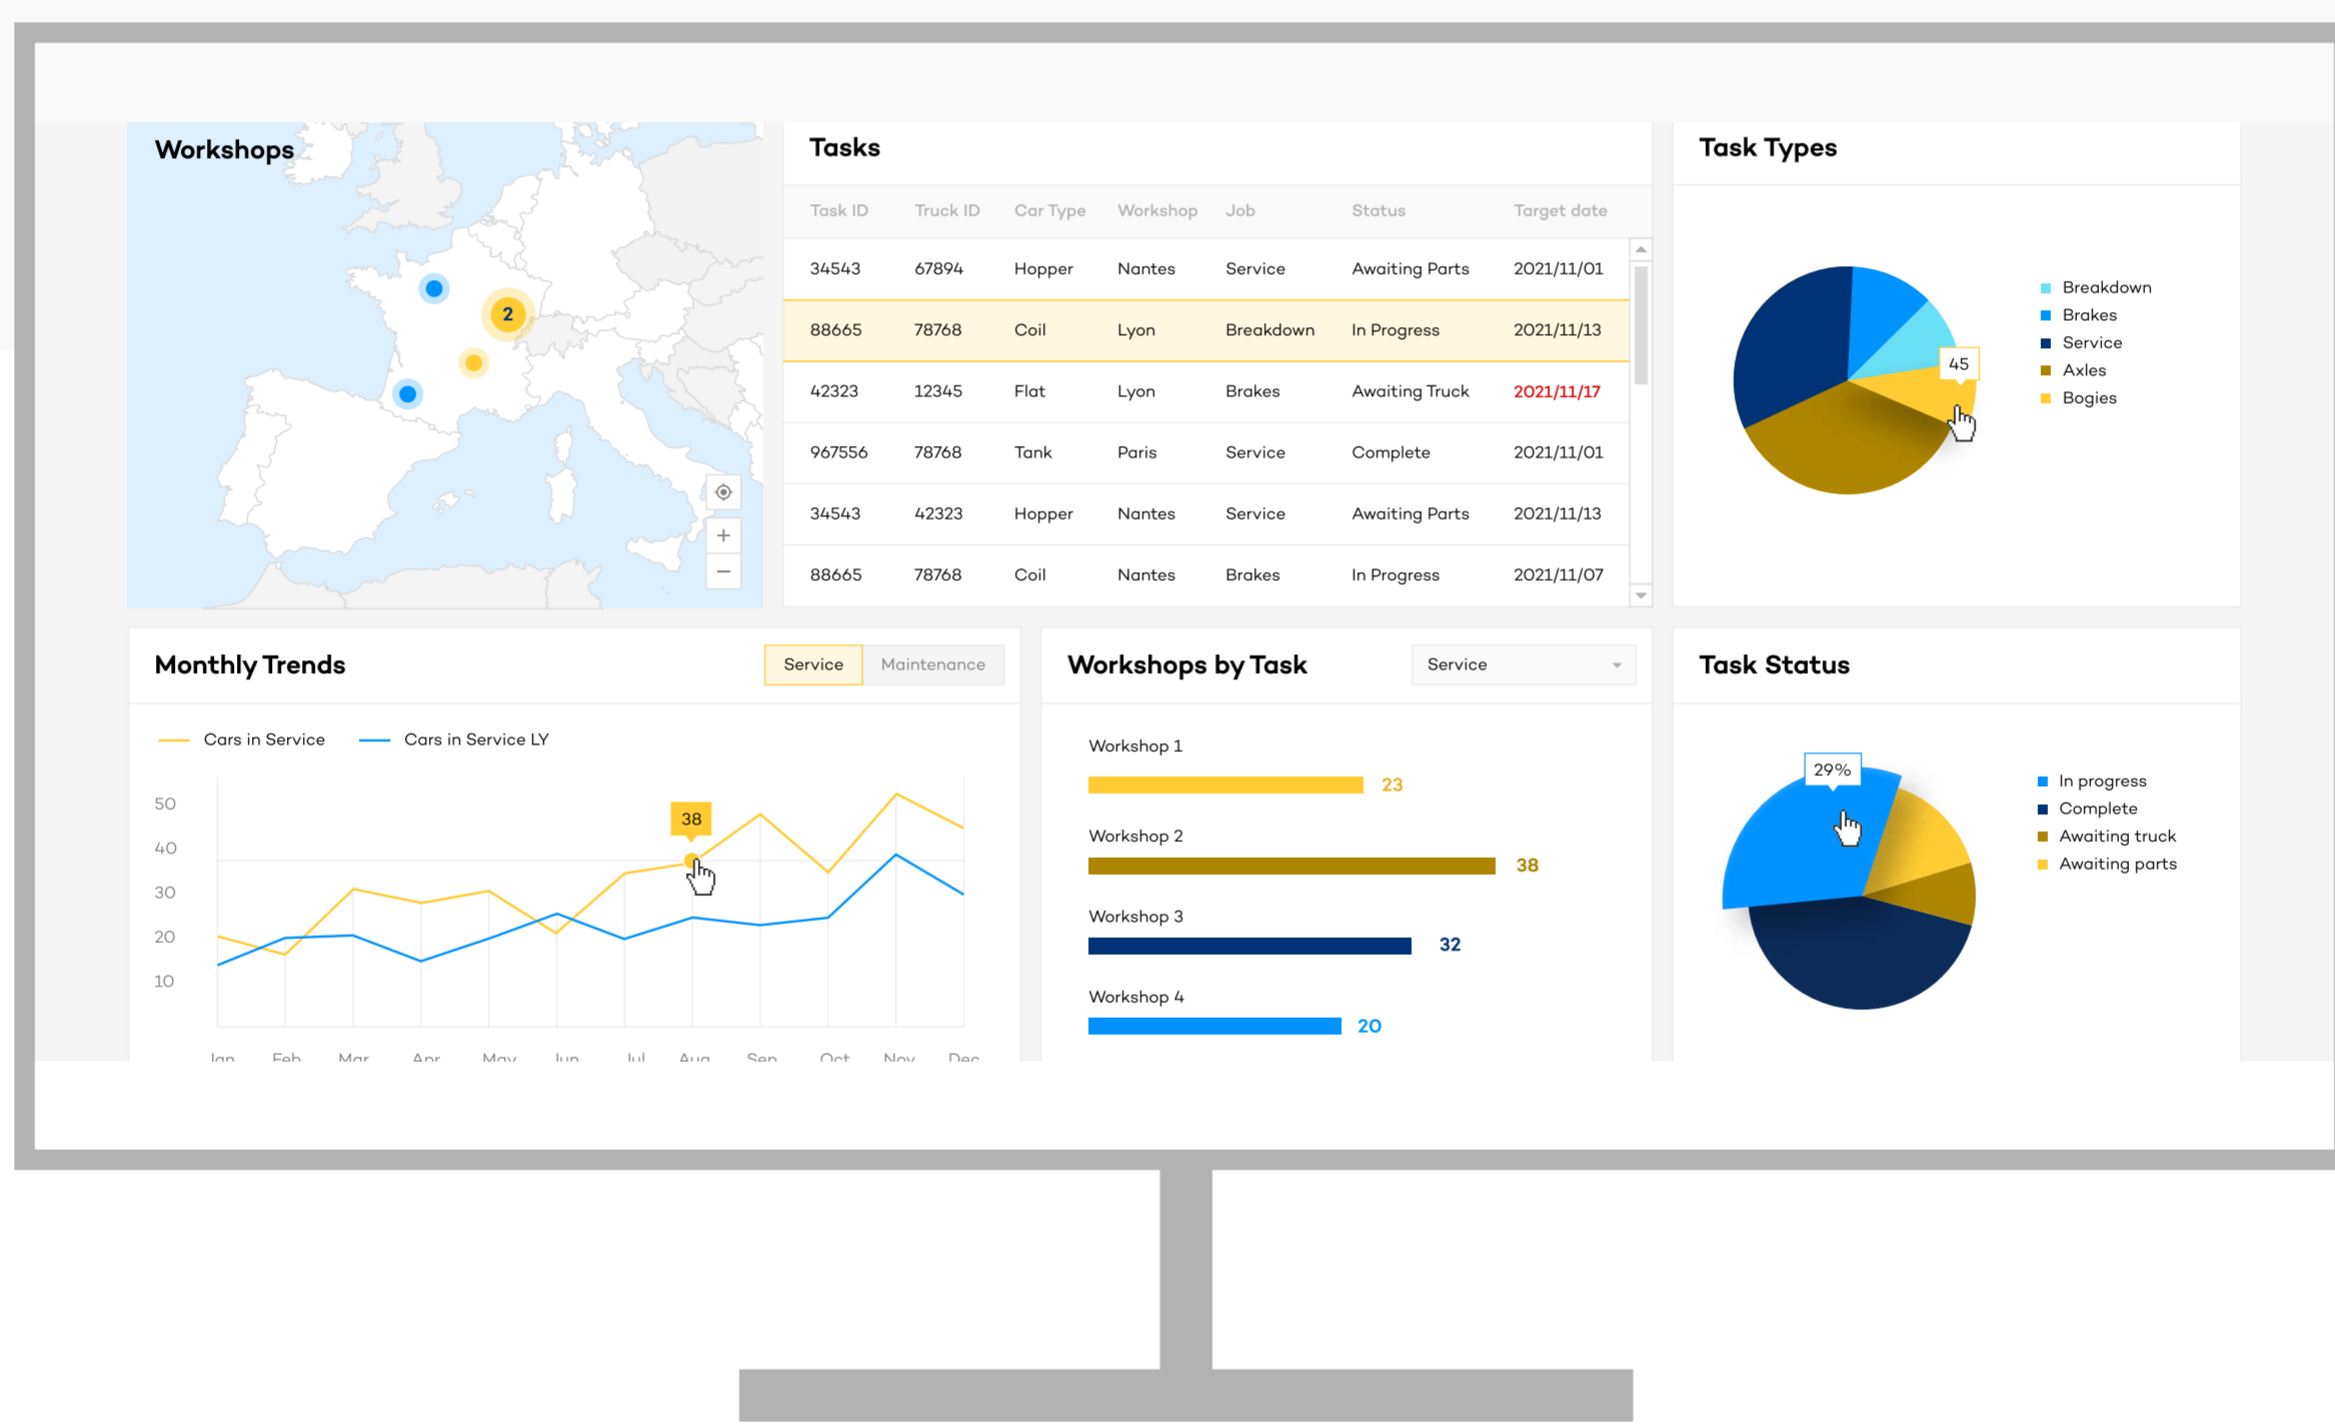

Report Pro

Get instant access to your own business intelligence system with Report Pro our readily customised reporting and analytics service.

You want more time to focus on growing your logistics business and less time spent managing data? Report Pro is the automated analytics tool for you. Report Pro works equally well with commercial, operational, financial or customer information, connecting your database to a secure data warehouse to provide flexible reporting dashboards and customised KPI drilldowns; giving a clear picture of what's important to you and your business objectives.

Delivering the functionality you demand from a professional business intelligence system – at a fraction of the cost.

- **Customised reports** based on your company KPIs providing a comprehensive overview of your business.
- **Automated system** eliminating the need for manual, repetitive, time consuming report preparation.
- **Actionable insights** and decision making power derived from your data
- **Easy to use dashboards** and data visualisation tools.
- **Fast, accurate reporting** delivered directly to desk top and mobile devices.
- **Secure and cost effective** cloud based technology
- **Support and advice** to help manage your reporting expertise

Dynamic technical framework

Simplicity is key to the high performance design of Report Pro. Plus, a robust systems architecture to keep your reports and analysis running smoothly.

- Automated connection to your data.
- Secure data upload to our cloud based data warehouse.
- Data storage, aggregation, cleaning and preparation in the data warehouse.
- Front end reports delivered through MS Power BI.